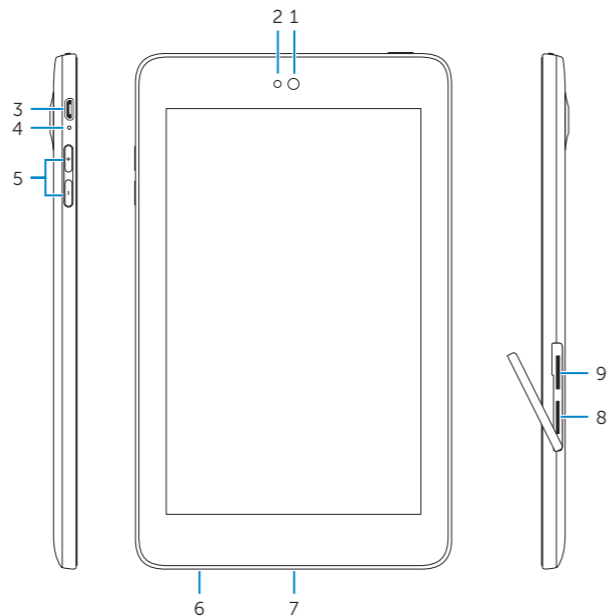

Tablet model

平板电脑型号 | 平板電腦機型

タブレットモデル

dell.com/support

dell.com/support/manuals

dell.com/contactdell

dell.com/regulatory_compliance

T01C

T01C003, T01C004

Venue 7 LTE/3740 LTE/3740 HSPA+/3740

Venue 7 LTE/3740 LTE/3740 HSPA+/3740 系列

Features

功能部件 | 功能 | 外觀

1. Front camera
2. Ambient-light sensor
3. Micro-USB/charging port
4. Battery-charging status light
5. Volume buttons (2)
6. Service Tag label
7. Speaker
8. MicroSD-card slot
9. SIM-card slot (LTE/HSPA+ models only)
10. Rear camera
11. Power button
12. Microphone
13. Headset port